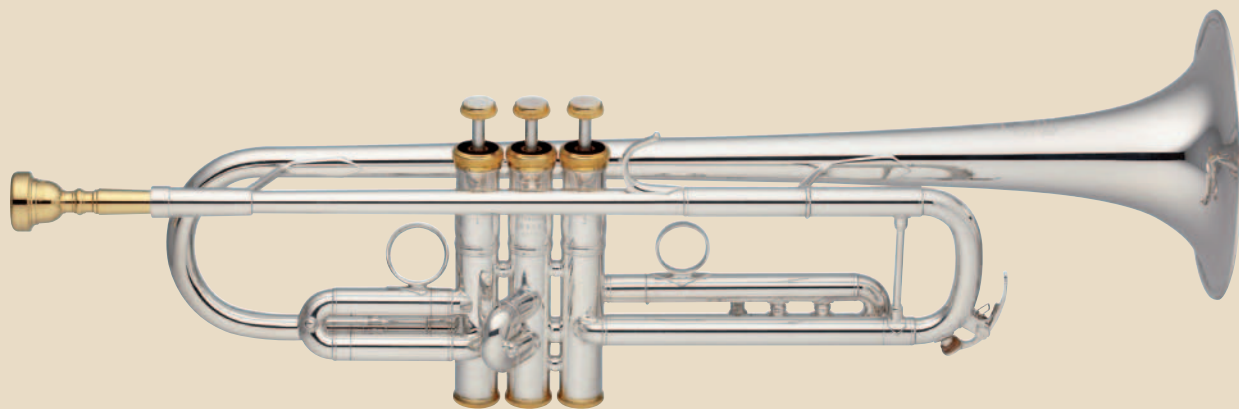

The Xeno 20th Anniversary Limited Edition Model (YTR-8335RS20TH) features an extra-ordinary overall design which combines specifications of different Xeno models. The result is an instrument which can be described as the perfect all round instrument at home both in classical music and jazz. Featuring a large bell, a reversed leadpipe and gold plated Valve caps and buttons, this model produces a powerful and warm sound, with great flexibility and an agile and very quick response.

The YTR-8335RS20TH comes with a Special Edition gold-plated 16C4 Mouthpiece.

The large one-piece Yellow Brass Bell (134.4 mm) provides a warm and powerful sound and includes a special 20th Anniversary engraving and a French bead rim.

Other great features include gold plated Artist Model Finger Buttons, Xeno style gold plated upper and lower valve caps and a long type waterkey to help players achieve their desired sound.

The weight distribution of the 3rd slide is perfectly aligned and features a uniquely designed slide stopper - which offers an easy response and great playability.

The unique retro design case offers space for two trumpets plus accessories.