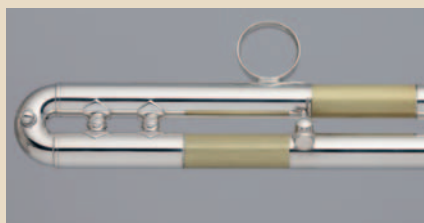

The YTR-8335RS20TH comes with a Special Edition gold-plated 16C4 Mouthpiece.

The large one-piece Yellow Brass Bell (134.4 mm) provides a warm and powerful sound and includes a special 20th Anniversary engraving and a French bead rim.

Other great features include gold plated Artist Model Finger Buttons, Xeno style gold plated upper and lower valve caps and a long type waterkey to help players achieve their desired sound.

The weight distribution of the 3rd slide is perfectly aligned and features a uniquely designed slide stopper - which offers an easy response and great playability.