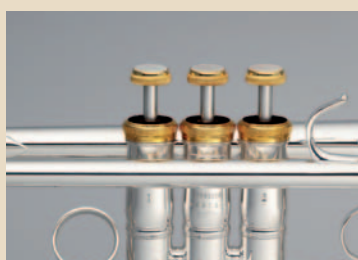

The Xeno 20th Anniversary Limited Edition Model (YTR-8335RS20TH) features an extra-ordinary overall design which combines specifications of different Xeno models. The result is an instrument which can be described as the perfect all round instrument at home both in classical music and jazz. Featuring a large bell, a reversed leadpipe and gold plated Valve caps and buttons, this model produces a powerful and warm sound, with great flexibility and an agile and very quick response.

The Xeno project involved internationally acclaimed players and technicians who carried out countless prototypes and part tests. As a result a further refined model, the YTR-8335S was released to the world market in 2001.

The YTR-8335RS20TH comes with a Special Edition gold-plated 16C4 Mouthpiece.

The large one-piece Yellow Brass Bell (134.4 mm) provides a warm and powerful sound and includes a special 20th Anniversary engraving and a French bead rim.

Other great features include gold plated Artist Model Finger Buttons, Xeno style gold plated upper and lower valve caps and a long type waterkey to help players achieve their desired sound.

The weight distribution of the 3rd slide is perfectly aligned and features a uniquely designed slide stopper - which offers an easy response and great playability.